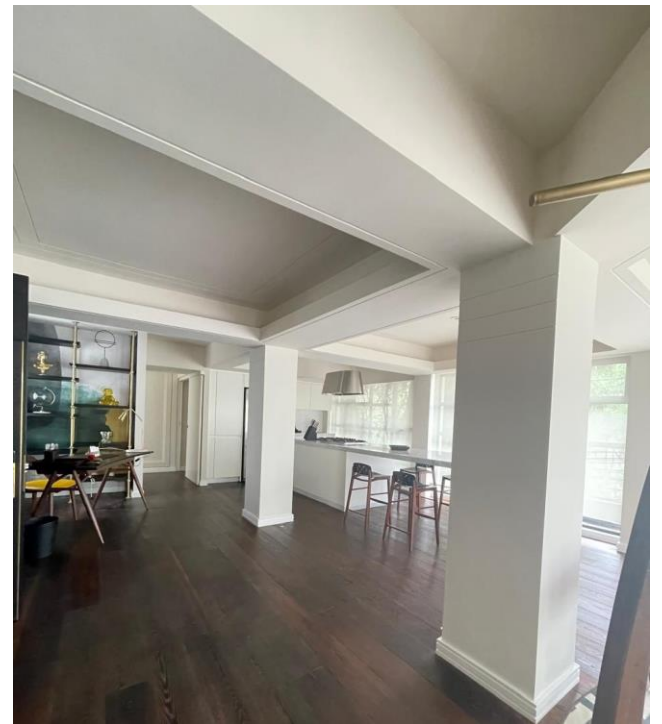

CAMPOS RESIDENCE