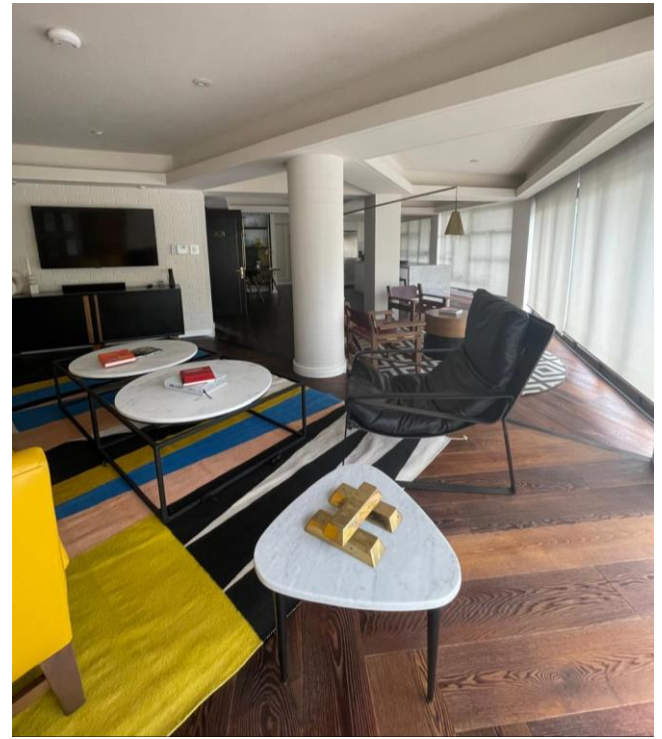

CAMPOS RESIDENCE