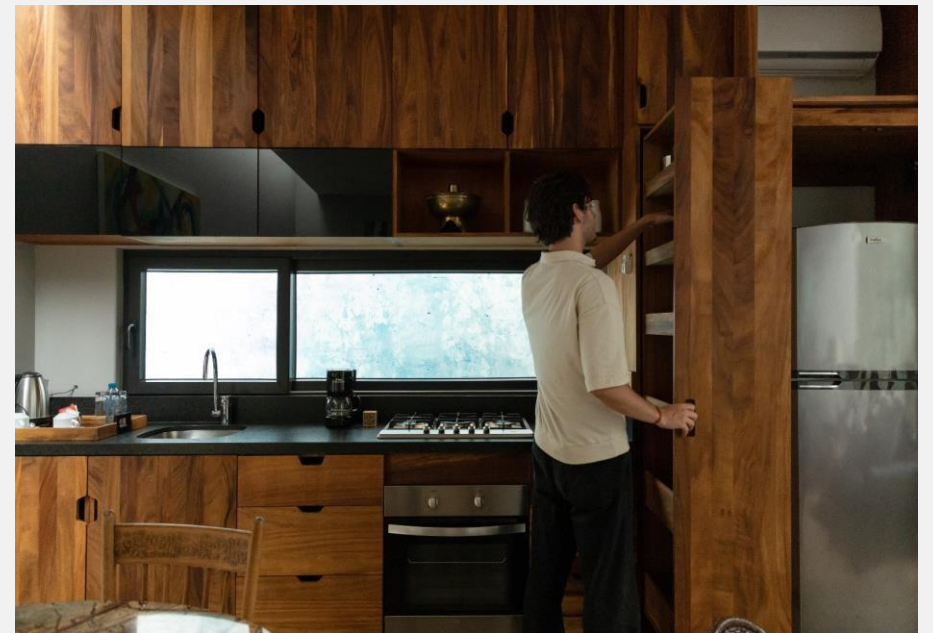

Restaurante-bar

Minibar

Propinas

CASA JAGUAR

-  2 King size bed
-  Kitchenette - dining room
-  Queen sofa bed
-  Living room
-  2 Levels
-  150.00 M2

MASTER SUITE FAMILIAR

90 m²

4 people