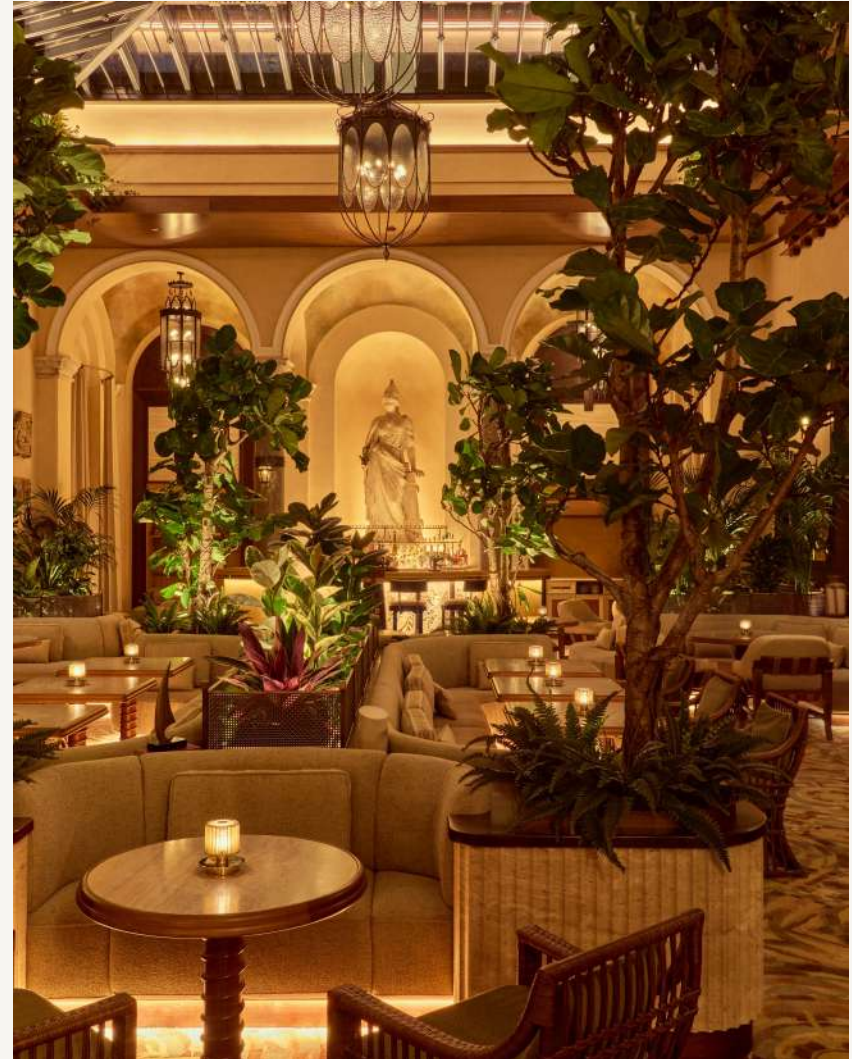

ORIENT EXPRESS LA MINERVA ROME