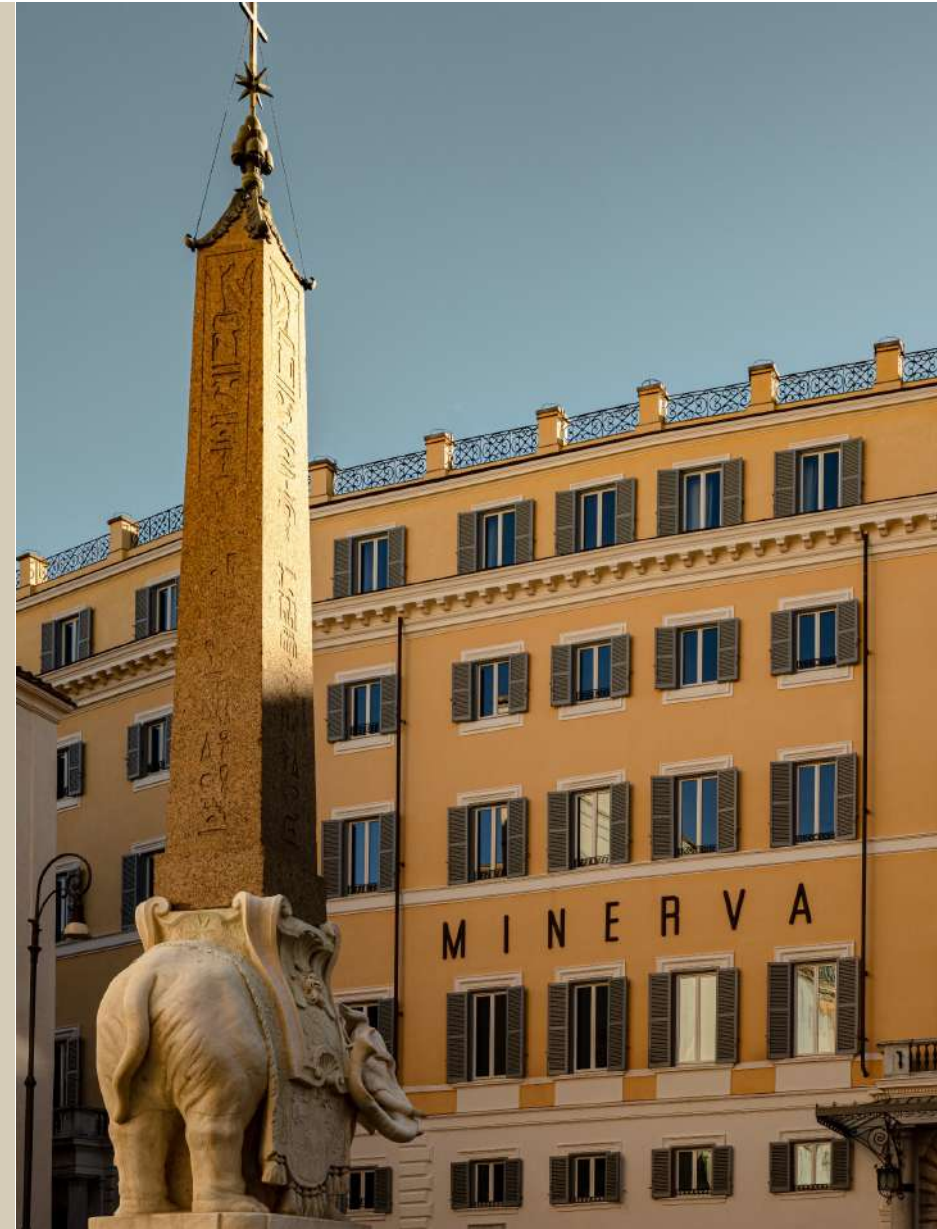

ORIENT **O·E** EXPRESS
LA MINERVA
ROME

- Keys: 93
- Superb location, a few steps away from the Pantheon
- Exquisite interiors by award-winning designer Hugo Toro
- Iconic Rooftop with breathtaking views over Rome
- Historical hotel, since 1811

ORIENT EXPRESS LA MINERVA ROME