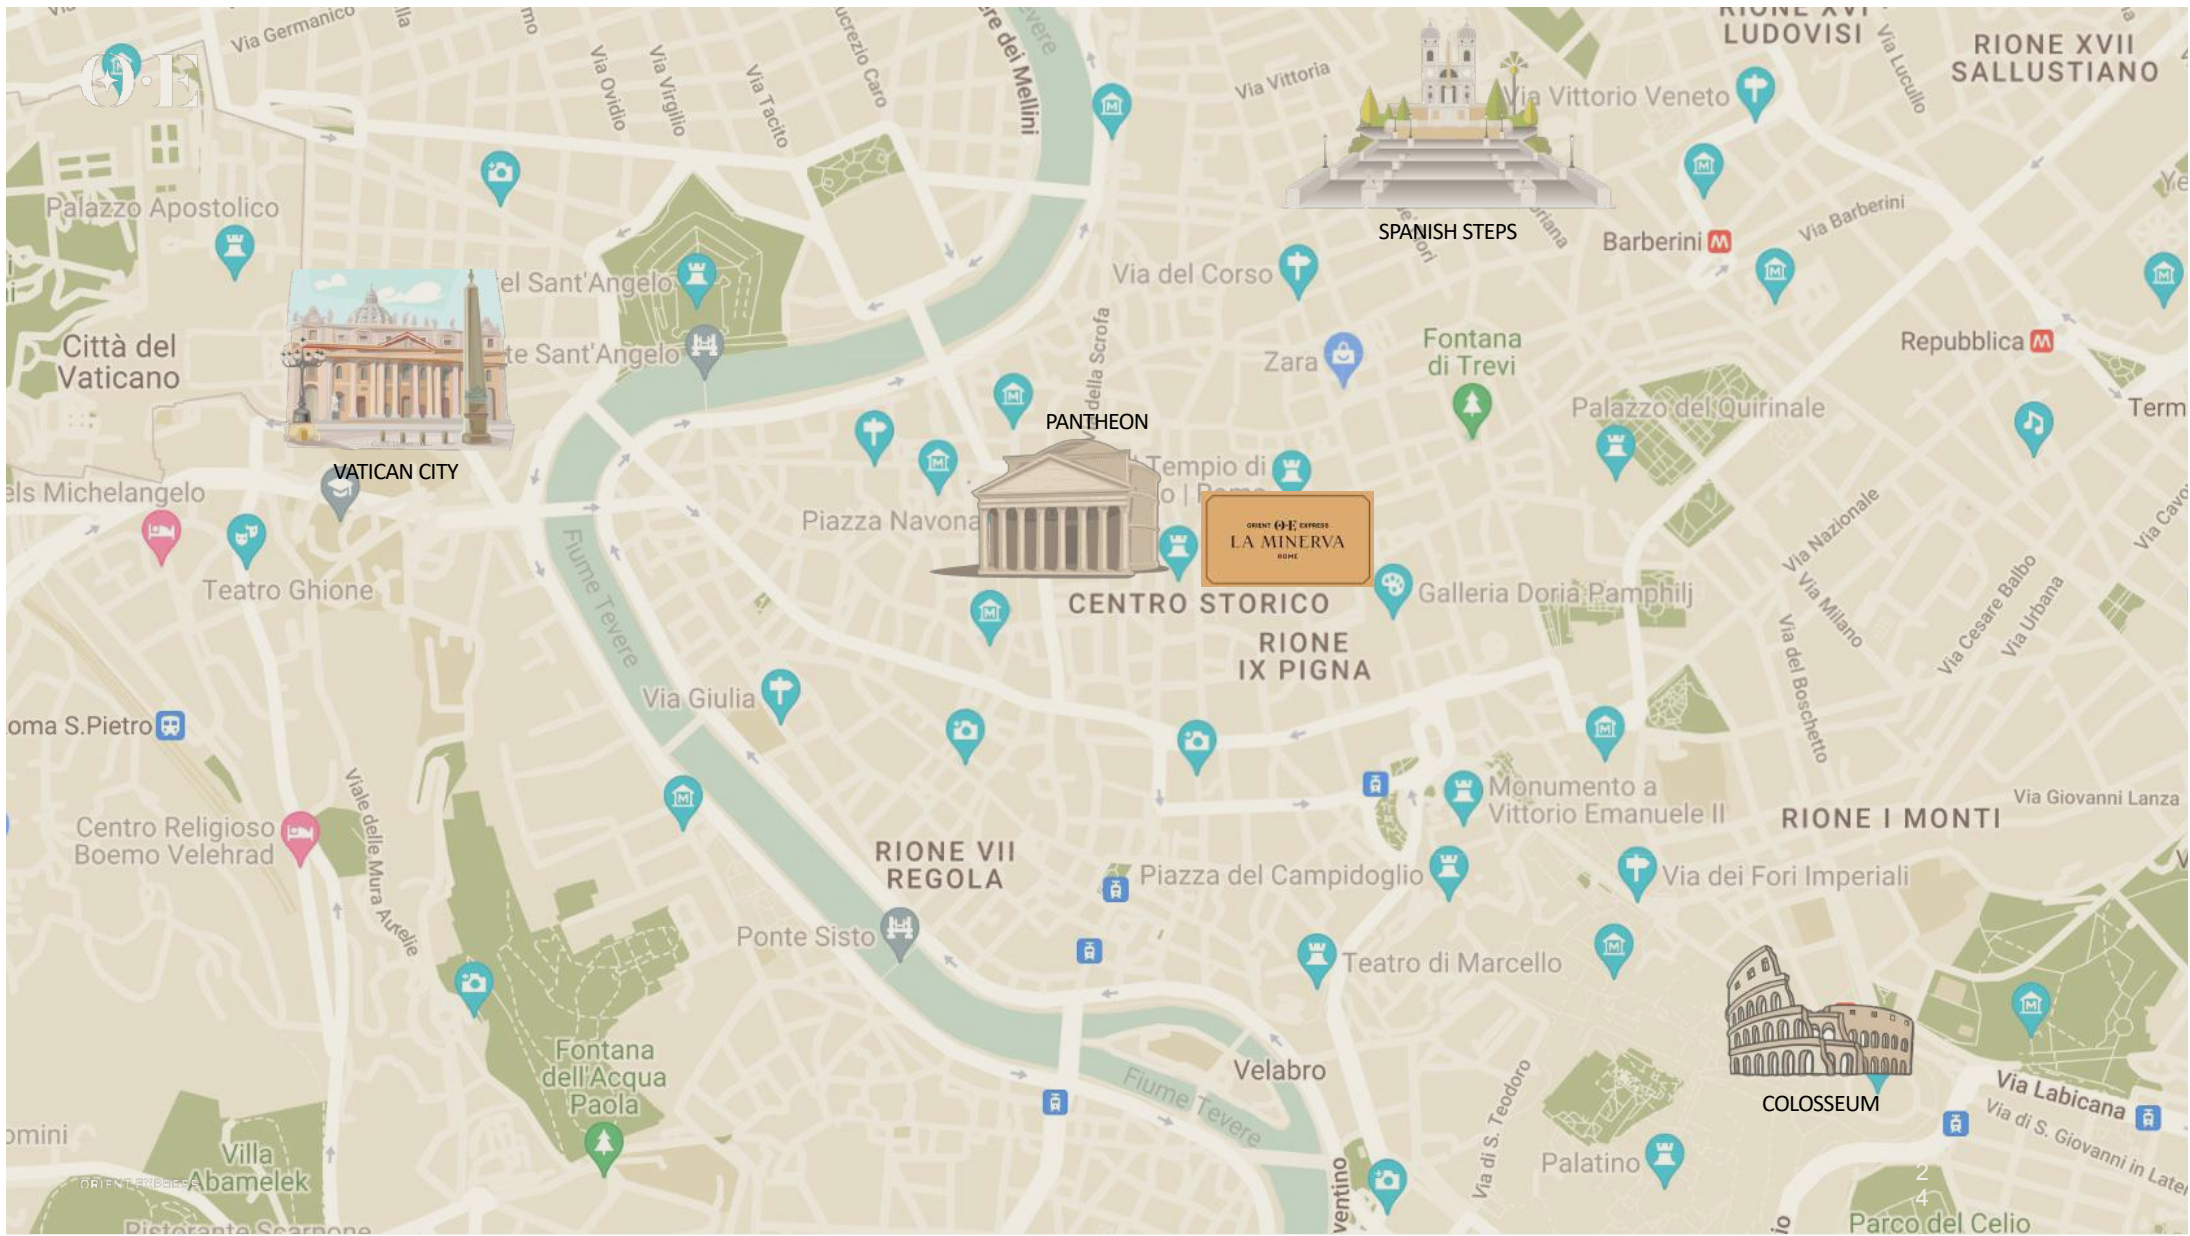

ORIENT  EXPRESS

LA MINERVA

ROME

ORIENT **O·E** EXPRESS
LA MINERVA
ROME

- ◆ Keys: 93
- ◆ Superb location, a few steps away from the Pantheon
- ◆ Exquisite interiors by award-winning designer Hugo Toro
- ◆ Iconic Rooftop with breathtaking views over Rome
- ◆ Historical hotel, since 1811

ORIENT EXPRESS LA MINERVA ROME

ORIENT EXPRESS LA MINERVA ROME

ORIENT EXPRESS LA MINERVA ROME

ORIENT  EXPRESS

LA MINERVA

ROME