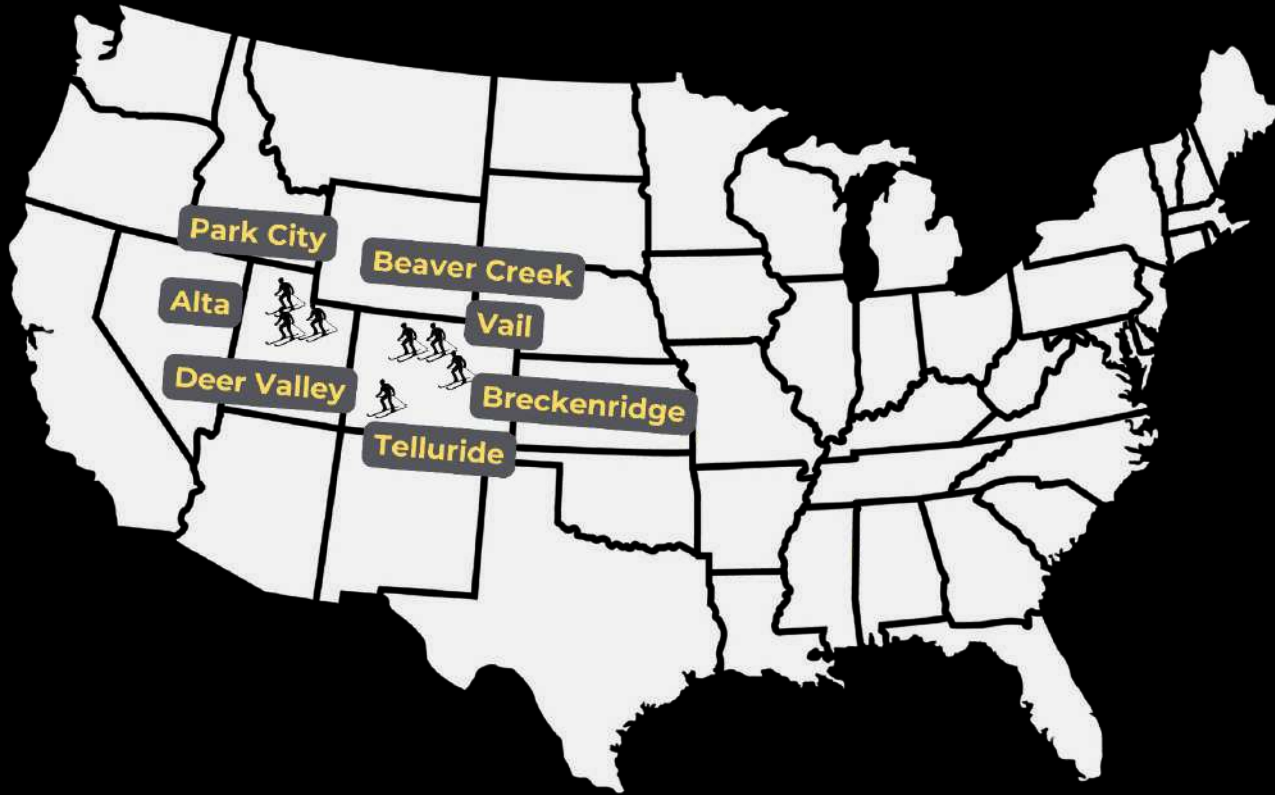

INVITEDHOME

Telluride - Vail - Beaver Creek - Breckenridge - Park City - Deer Valley - Alta

# Portafolio de destinos de ski de lujo

A modern wooden villa with large glass windows overlooking a snowy mountain landscape. The villa features a prominent wooden deck and a large glass wall that reflects the surrounding environment. The background shows a majestic snow-capped mountain range under a clear blue sky, with a dense forest of bare trees in the foreground. The overall scene is a picturesque winter setting.

# Vail, CO

An aerial photograph of a snowy mountain resort. The scene is dominated by snow-covered slopes and a dense forest of tall, thin evergreen trees. In the foreground and middle ground, several large, modern houses with multiple levels, balconies, and snow-covered roofs are visible. A ski lift is seen on the left side of the image, and a winding road or path cuts through the snow. The overall atmosphere is serene and luxurious.