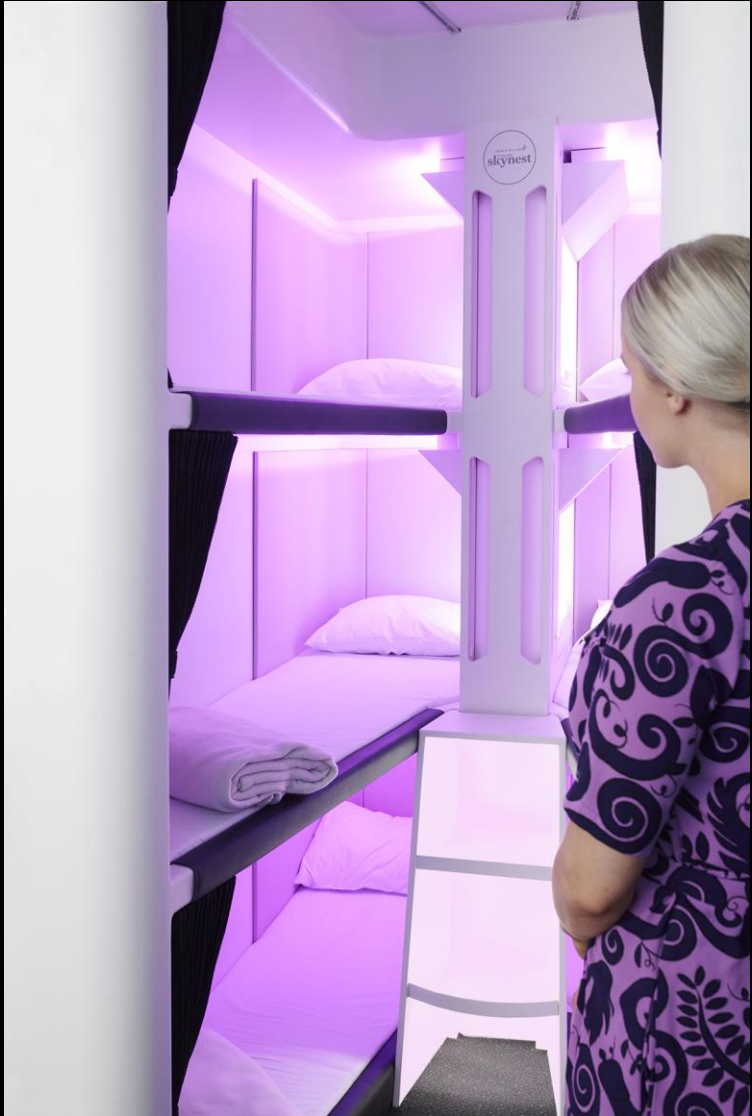

Sky Nest

Private and confidential