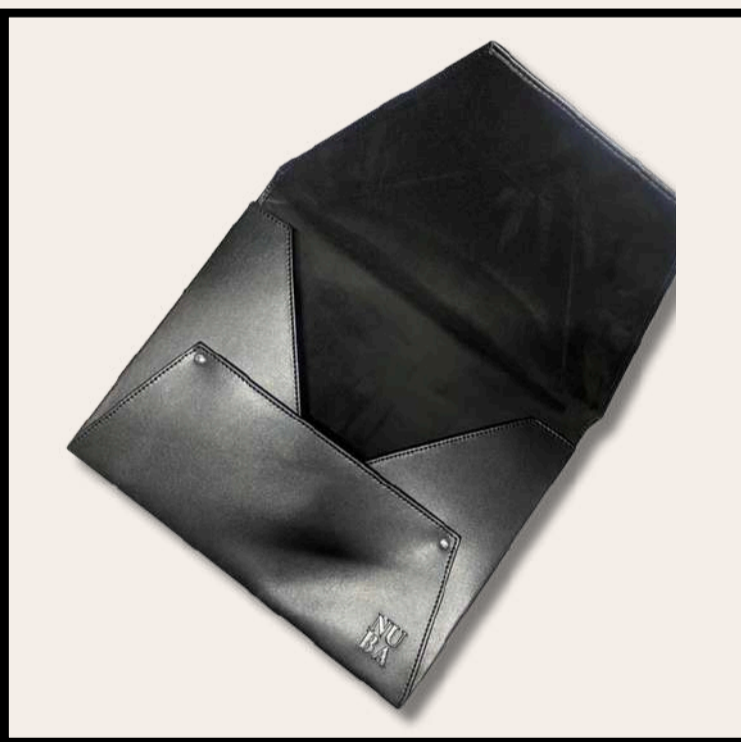

~~$182 USD~~

$160 USD

COMBO CRUCERO

- 2 NECESER
- 2 PORTA GAFETES
- 2 SOBRES DE PIEL
- 2 TERMOS BAMBÚ
- 2 PLUMAS