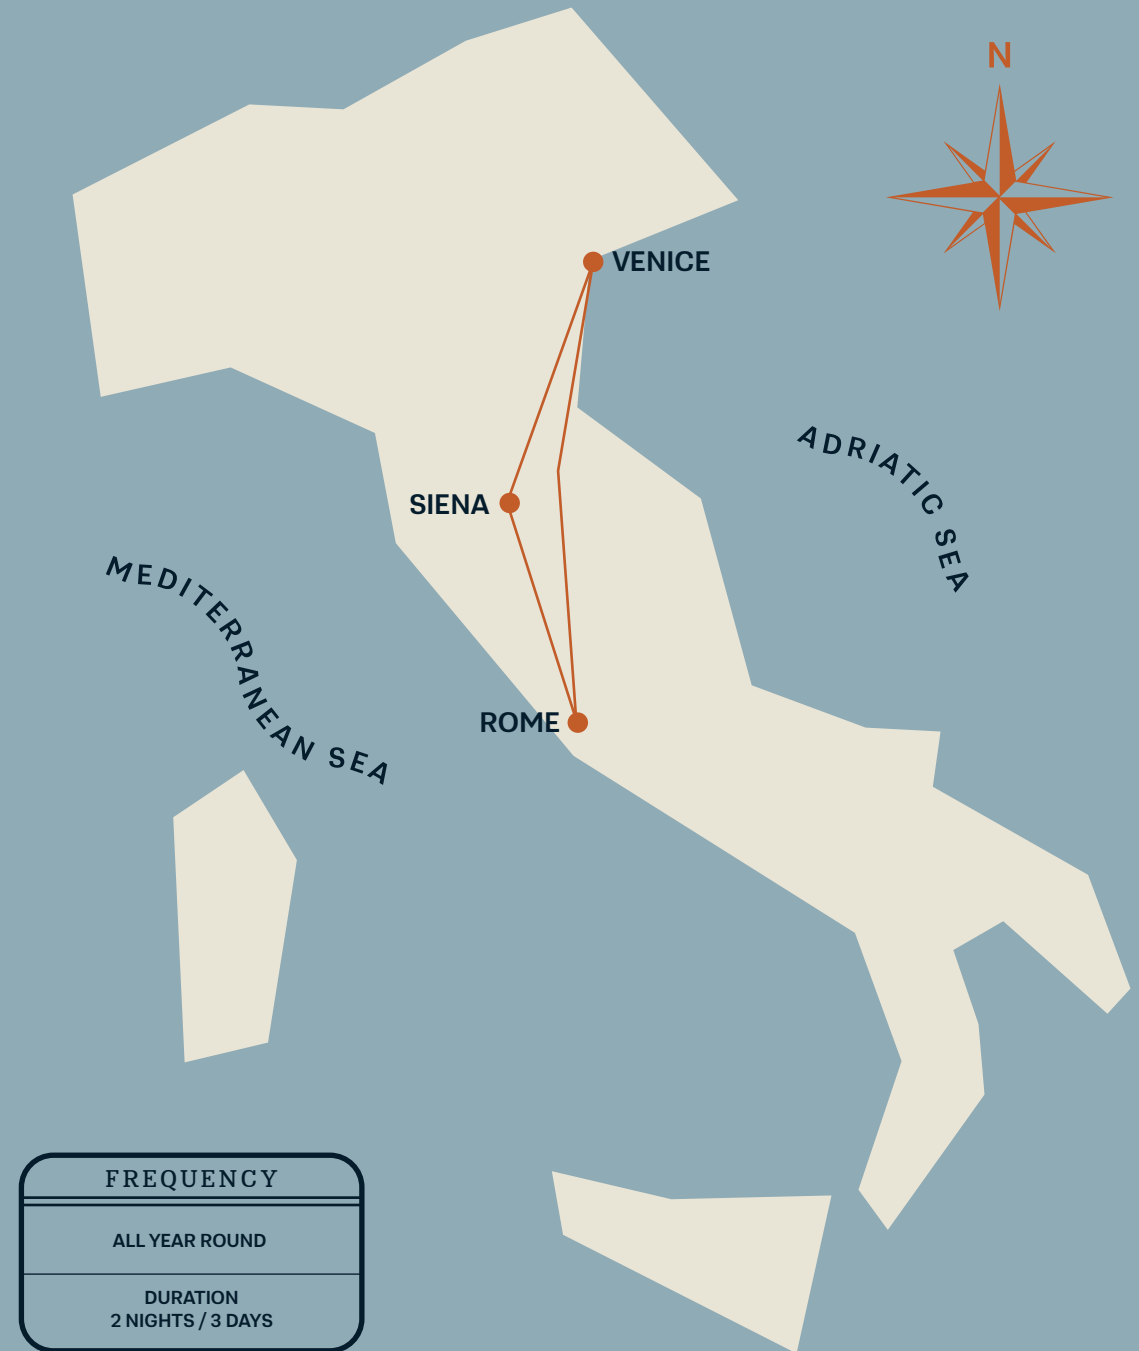

LA DOLCE VITA

ORIENT  EXPRESS

ITALY

Itineraries
summer 2025

COAST TO COAST, VENEZIA & PORTOFINO

ROME - VENICE - PORTOFINO - ROME

FREQUENCY
MARCH, APRIL, MAY, JUNE, JULY, SEPTEMBER, OCTOBER
DURATION
2 NIGHTS / 3 DAYS

BELLA ITALIA, VENEZIA & SIENA

ROME - VENICE - SIENA - ROME

FREQUENCY
ALL YEAR ROUND
DURATION
2 NIGHTS / 3 DAYS

LA TRANSIBERIANA ITALIANA, MATERA & PALENA

ROME - MATERA - PALENA - ROME

MONTALCINO, VIAGGIO TRA I VINI ITALIANI

ROME - MONTALCINO - ROME

SUD ITALIA, MARATEA & TAORMINA

ROME – MARATEA – TAORMINA – PALERMO

DA PALERMO A ROMA, ALLA SCOPERTA DELLA COSTA TIRRENICA

PALERMO - TAORMINA - MARATEA - ROME

LE MERAVIGLIE DELLA SICILIA

CATANIA - PALERMO - TAORMINA - CATANIA

FREQUENCY
MAY, JUNE, JULY, SEPTEMBER
DURATION
1 NIGHT / 2 DAYS

CONTACTS

For more information, please visit orient-express.com. If you have any questions or require assistance, please contact our Reservations Desk. You may reach us at one of the following contact phone numbers.