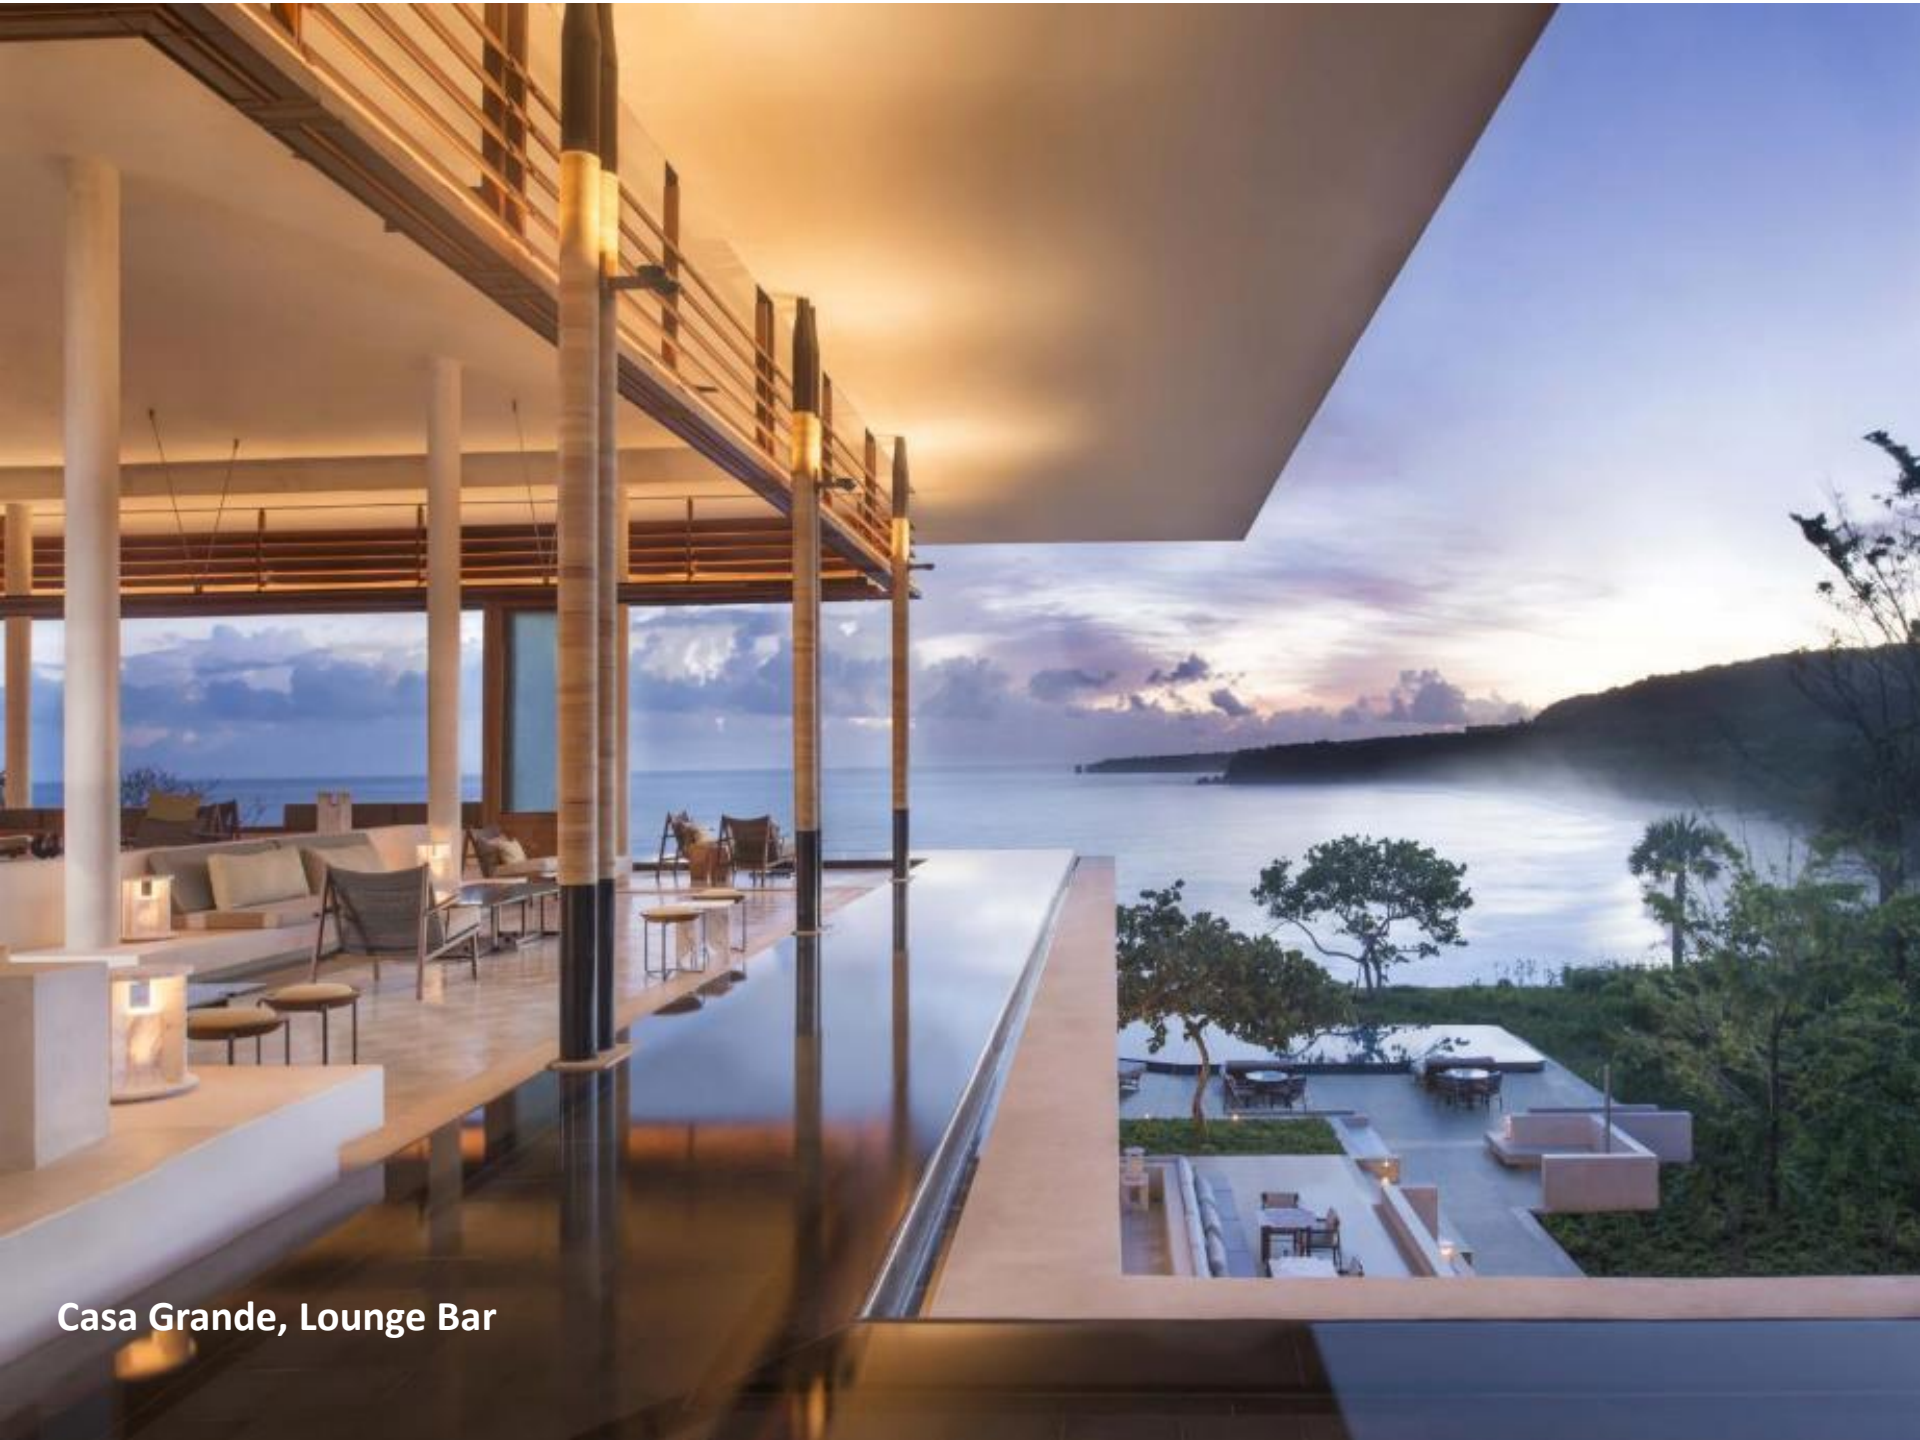

An aerial photograph of a tropical beach resort. The image shows a long, curved sandy beach with white waves washing onto the shore. The water transitions from a deep blue to a vibrant turquoise. To the right of the beach, a dense forest of palm trees and other tropical vegetation covers a hillside. Several modern, multi-story buildings with flat roofs and green terraces are scattered throughout the resort area. The sky is bright blue with scattered white clouds.

Beach
Club

Kids Pool

Spa and Tennis courts

Entrance

Casa Grande

Casa Grande, Lounge Bar

Casa Grande, Lounge Bar

The Library

An aerial photograph of a tropical resort. In the foreground, a modern, minimalist building with a large, rectangular infinity pool is visible. The pool is filled with clear blue water and is surrounded by a light-colored stone deck. A lounge chair with a grey cushion and a small table is placed on the deck. The building is situated on a lush green lawn. In the middle ground, a wide, sandy beach curves along the coastline. The water is a vibrant turquoise color, transitioning to a deeper blue further out. The beach is bordered by a dense line of tropical trees and palm trees. In the background, a forested hillside rises under a bright blue sky with scattered white clouds. The overall scene is one of a serene and luxurious tropical getaway.